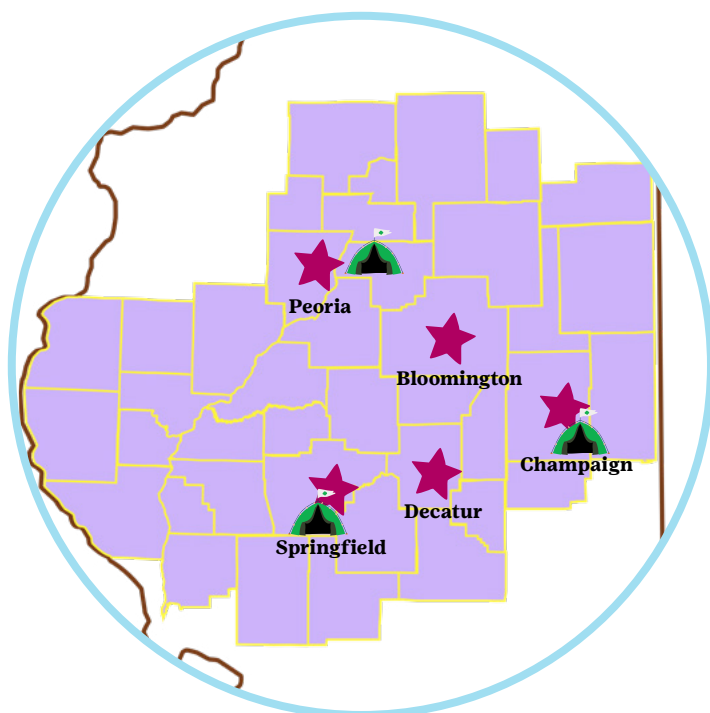

Our Council

About GSCI

Girl Scouts of Central Illinois serves 13,000 girls and 4,000 adult members annually in 38 counties throughout central Illinois: Adams, Brown, Bureau, Cass, Champaign, Christian, DeWitt, Douglas, Ford, Fulton, Greene, Hancock, Iroquois, LaSalle, Livingston, Logan, Macon, Macoupin, Marshall, Mason, McDonough, McLean, Menard, Montgomery, Morgan, Moultrie, Peoria, Piatt, Pike, Putnam, Sangamon, Schuyler, Scott, Shelby, Stark, Tazewell, Vermilion and Woodford.

Contact Us

GetYourGirlPower.org
888-623-1237
customer care@girlscouts-gsci.org
@gscentralil
@gscentralil

Service Center   Camp

Service Centers

Springfield Service Center - Headquarters
3020 Baker Dr.
Springfield, IL 62703

Bloomington Service Center
3 Westport Ct.
Bloomington, IL 61704

Champaign Service Center
2001 Round Barn Rd., Suite C
Champaign, IL 61820

Decatur Urban Program Center*
1170 E. Pershing Rd.
Decatur, IL 62526

Peoria Service Center
1103 W. Lake Ave.
Peoria, IL 61614

Service Center Operating Hours

Monday - Thursday: 8am-5pm
Friday 8am-noon

*Decatur is open Tuesday and Thursdays by appointment only

Trefoil Boutiques have different hours than Service Centers. View hours of operation at GetYourGirlPower.org.

Camps

Camp Kiwanis
301 Sugar Ln.
Mahomet, IL 61853

Camp Tapawingo
1450 Hickory Point Rd.
Metamora, IL 61548

Camp Widjiwagan
71 Wienold Ln.
Springfield, IL 62711